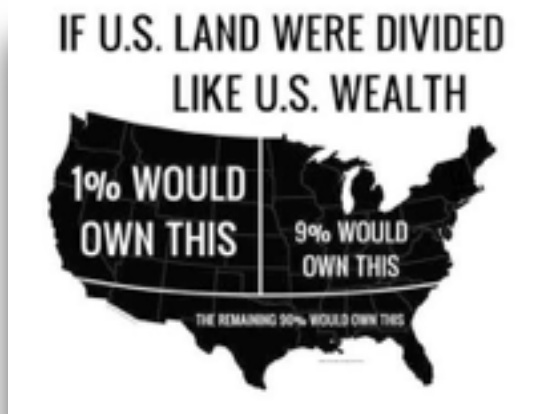

Imbalance of Abundance for the Few

The Plan for Earth Mission included the structures and system that would allow those on Mission to THRIVE! The only way that there is poverty of lack in our world is with the insertion of the Outsiders agenda to Control and Use. Lack and Poverty is not a result of individual constructions. The Imbalance of our Innate System of Resources is the manifestation of Outsiders.

At any hint or awareness of resource imbalance or lack,

Call to the Spiritual Teams in the Unseen. Speak the words to identify the form, i.e. the actions of the ____ in _____. I name it Outsider created. I decree that this energy is NOT Acceptable in any time, space, reality or dimension!"

Listen to your intuition and repeat that degree as often as you feel to.

Spiritual Leg:

If you are a Spiritual Healer, work with your Guides with the intention to be shown a "seed" cause. You are asking for that information in order to use your abilities and tools to remove the seed, transform the patterns and restore the field to Sovereignty.

Physical Leg:

When you feel to take physical actions, write statements that will set your intention, i.e. "My actions in the physical world are part of an extensive team movement. Together the energies that have been like Cancer to the body of Earth have been removed and our Sovereignty restored." Then, look for the doors to open that says, "This is yours to do."

Still point Leg:

Set aside time to be in the quiet and rejuvenate. What you are and what you are doing is enough. Be Still and Know.