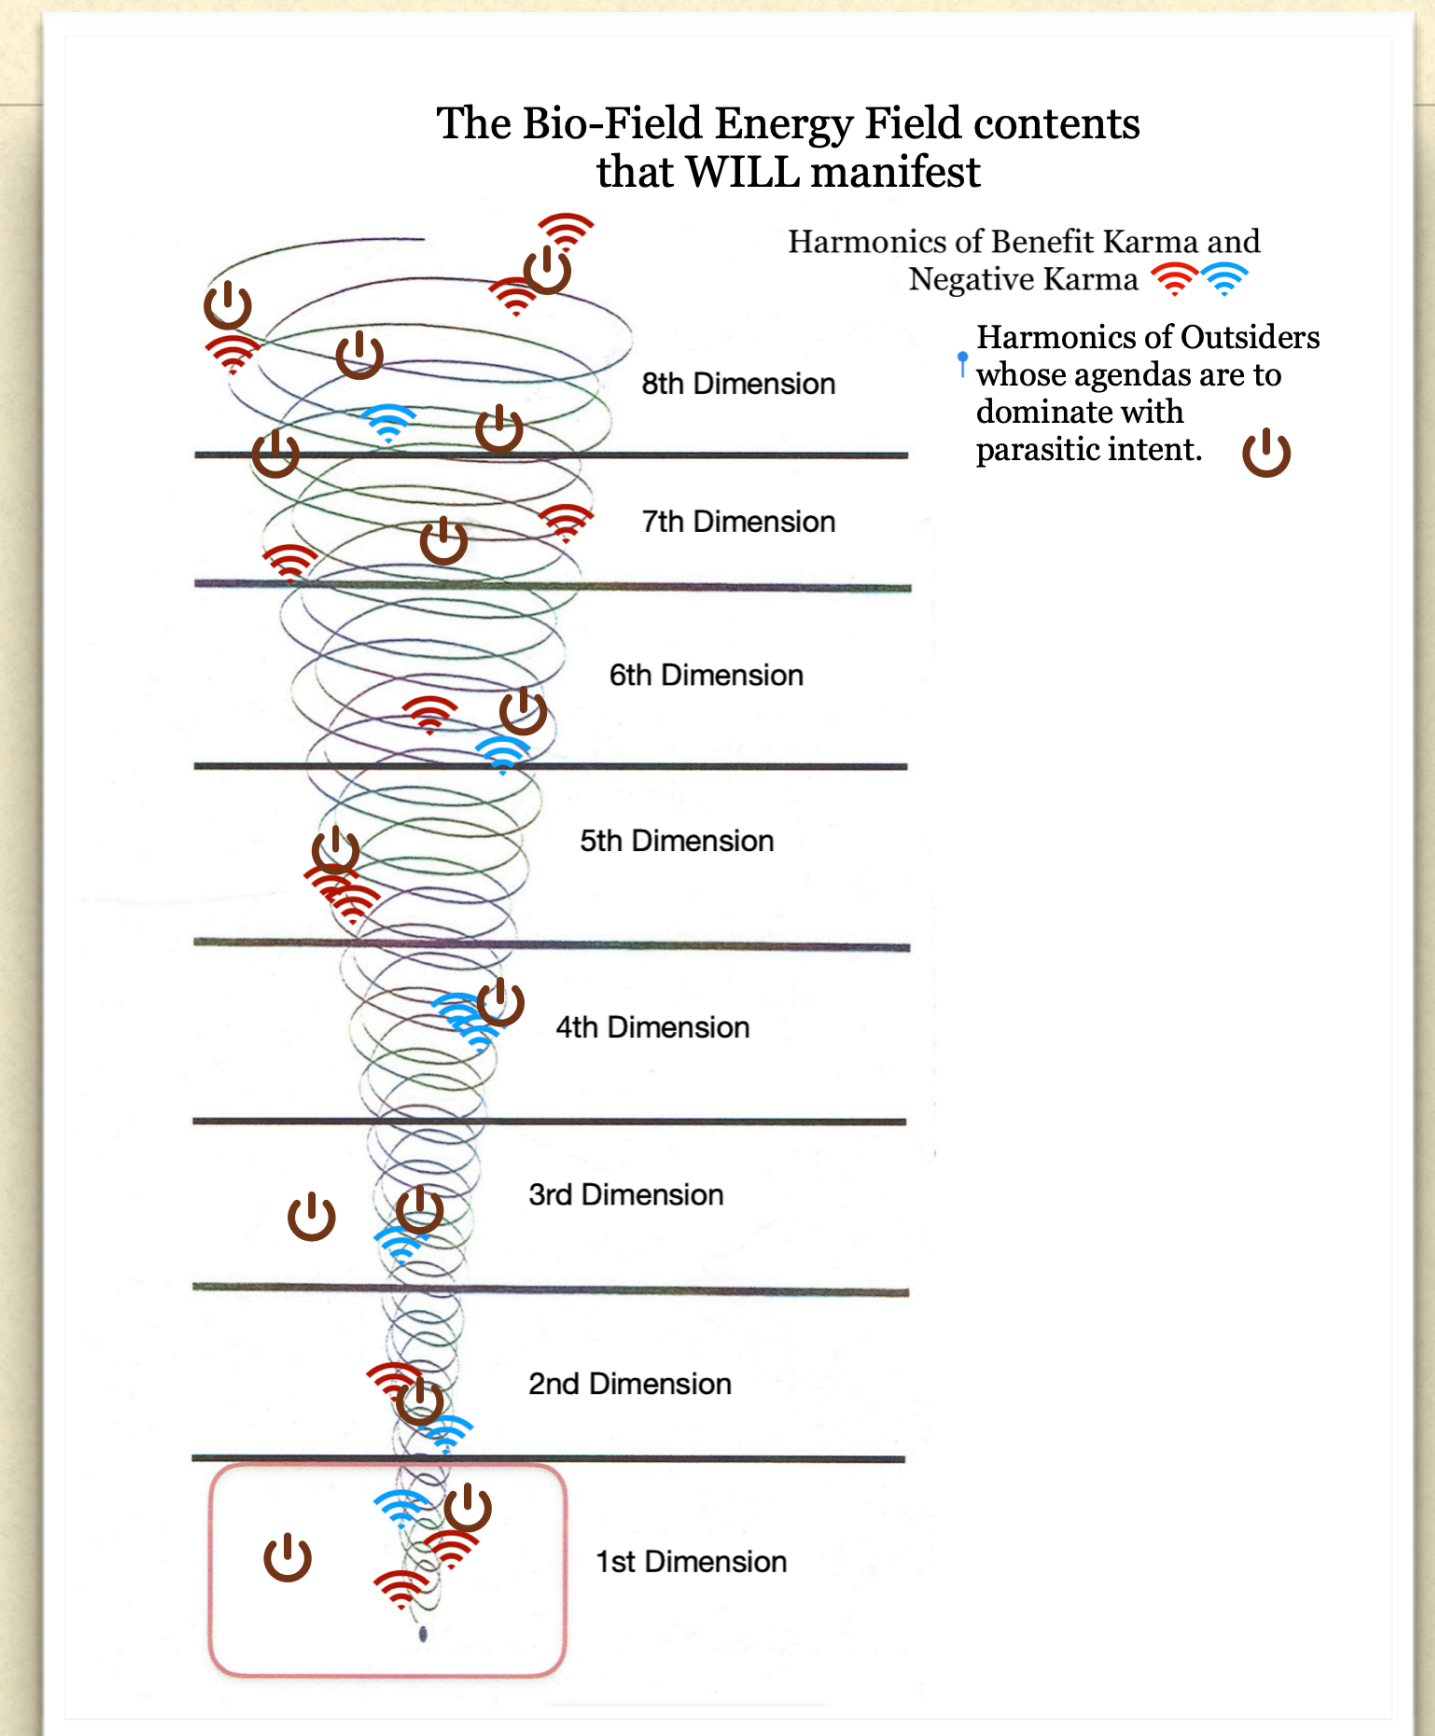

SENSITIVITY TO ENERGY IS A DIVINE GIFT

Designing a Plan

My Energy Sensitivity

What is the Purpose? Found in the Galactic Worlds....

- We knew that the energy field was "contaminated". How to make it through and Who would be your "Light to Guide"?
- The Qualities of are what my Spiritual teachers, guides, brings to my life.
- The values that foundation my presence are

Damage That Has Been Done

Region

Outsiders

- Impacts Health

Hitchhikers

- Impacts Health

Karma Negative Pattern

- Impacts Health